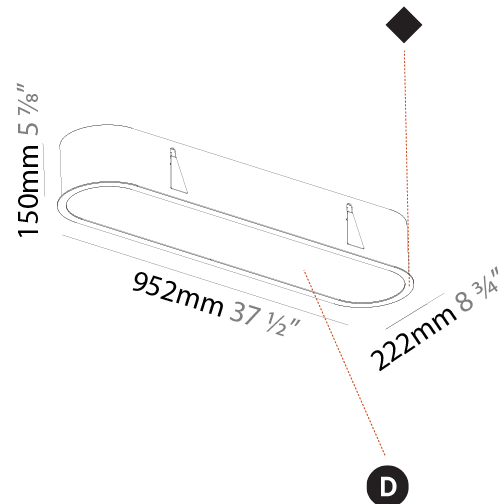

GENERAL

Series: Smoothy
Subseries: Smoothline
Brand: Prolicht
Division: Architectural
Mounting Type: Recessed
Mounting Location: Ceiling
Subcategory: Ambient

PHYSICAL

Shape: Oval
Length (mm): 652
Length (in): 25 11/16
Width (mm): 222
Width (in): 8 3/4
Depth (mm): 150
Depth (in): 5 7/8
Ceiling Thickness (mm): 10 / 12.5 / 15 / 25
Ceiling Thickness (in): 3/8 or 1/2 or 9/16 or 1
Min. Recessing Depth (mm): 160
Min. Recessing Depth (in): 6 5/16
Light Distribution: Direct
Weight (kg): 4.033
Weight (lbs): 8.87
Diffuser: PMMA - Opal or Micro-Prism
Fixture Finish: SSR / BKV / CWI / CRY / HAB / UFT / ITA / RUA / FTG / MYG / LOD / PUS / FRO / FUP / KIA / POP / BLS / SPG / MEY / GOH / GUM / CHC / COM / ABZ / JAG / OBR / MOS / ROR
Fixture Material: Extruded Aluminum / Steel
Cut-out Measurements: 635mm / 25" x 205mm / 8 1/16"

635mm x 205mm
25" x 8 1/16"

10 - 25mm
3/8" - 1"

160mm
6 5/16"

SMOOTHLINE RECESSED

A37749-

PROJECT

TYPE

SPECIFIER

GENERAL

Series: Smoothy
 Subseries: Smoothline
 Brand: Prolicht
 Division: Architectural
 Mounting Type: Recessed
 Mounting Location: Ceiling
 Subcategory: Ambient

PHYSICAL

Shape: Oval
 Length (mm): 952
 Length (in): 37 1/2
 Width (mm): 222
 Width (in): 8 3/4
 Depth (mm): 150
 Depth (in): 5 7/8
 Ceiling Thickness (mm): 10 / 12.5 / 15 / 25
 Ceiling Thickness (in): 3/8 or 1/2 or 9/16 or 1
 Min. Recessing Depth (mm): 160
 Min. Recessing Depth (in): 6 5/16
 Light Distribution: Direct
 Weight (kg): 5.93
 Weight (lbs): 13.05
 Diffuser: PMMA - Opal or Micro-Prism
 Fixture Finish: SSR / BKV / CWI / CRY / HAB / UFT / ITA / RUA / FTG / MYG / LOD / PUS / FRO / FUP / KIA / POP / BLS / SPG / MEY / GOH / GUM / CHC / COM / ABZ / JAG / OBR / MOS / ROR
 Fixture Material: Extruded Aluminum / Steel
 Cut-out Measurements: 935mm / 36 13/16" x 205mm / 8 1/16"

PROJECT
TYPE
SPECIFIER
QUANTITY
DATE

935mm x 205mm
 36 13/16" x 8 1/16"

10 - 25mm
 3/8" - 1"

160mm
 6 5/16"

SMOOTHLINE RECESSED

A37756-

PROJECT

TYPE