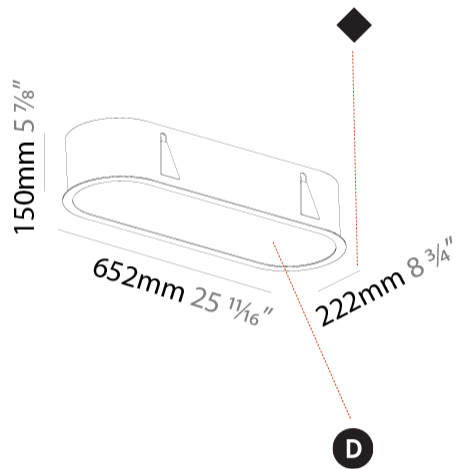

GENERAL

Series: Smoothy
Subseries: Smoothline
Brand: Prolicht
Division: Architectural
Mounting Type: Recessed
Mounting Location: Ceiling
Subcategory: Ambient

PHYSICAL

Shape: Oval
Length (mm): 652
Length (in): 25 11/16
Width (mm): 222
Width (in): 8 3/4
Depth (mm): 150
Depth (in): 5 7/8
Ceiling Thickness (mm): 10 / 12.5 / 15 / 25
Ceiling Thickness (in): 3/8 or 1/2 or 9/16 or 1
Min. Recessing Depth (mm): 160
Min. Recessing Depth (in): 6 5/16
Light Distribution: Direct
Weight (kg): 4.033
Weight (lbs): 8.87
Diffuser: PMMA - Opal or Micro-Prism
Fixture Finish: SSR / BKV / CWI / CRY / HAB / UFT / ITA / RUA / FTG / MYG / LOD / PUS / FRO / FUP / KIA / POP / BLS / SPG / MEY / GOH / GUM / CHC / COM / ABZ / JAG / OBR / MOS / ROR
Fixture Material: Extruded Aluminum / Steel
Cut-out Measurements: 635mm / 25" x 205mm / 8 1/16"

635mm x 205mm
25" x 8 1/16"

10 - 25mm
3/8" - 1"

160mm
6 5/16"

SMOOTHLINE RECESSED

A37749-

PROJECT

TYPE

SPECIFIER

GENERAL

Series: Smoothy
 Subseries: Smoothline
 Brand: Prolicht
 Division: Architectural
 Mounting Type: Recessed
 Mounting Location: Ceiling
 Subcategory: Ambient

PHYSICAL

Shape: Oval
 Length (mm): 952
 Length (in): 37 1/2
 Width (mm): 222
 Width (in): 8 3/4
 Depth (mm): 150
 Depth (in): 5 7/8
 Ceiling Thickness (mm): 10 / 12.5 / 15 / 25
 Ceiling Thickness (in): 3/8 or 1/2 or 9/16 or 1
 Min. Recessing Depth (mm): 160
 Min. Recessing Depth (in): 6 5/16
 Light Distribution: Direct
 Weight (kg): 5.93
 Weight (lbs): 13.05
 Diffuser: PMMA - Opal or Micro-Prism
 Fixture Finish: SSR / BKV / CWI / CRY / HAB / UFT / ITA / RUA / FTG / MYG / LOD / PUS / FRO / FUP / KIA / POP / BLS / SPG / MEY / GOH / GUM / CHC / COM / ABZ / JAG / OBR / MOS / ROR
 Fixture Material: Extruded Aluminum / Steel
 Cut-out Measurements: 935mm / 36 13/16" x 205mm / 8 1/16"

PROJECT
TYPE
SPECIFIER
QUANTITY
DATE

935mm x 205mm
 36 13/16" x 8 1/16"

10 - 25mm
 3/8" - 1"

160mm
 6 5/16"

SMOOTHLINE RECESSED

A37756-

PROJECT

TYPE